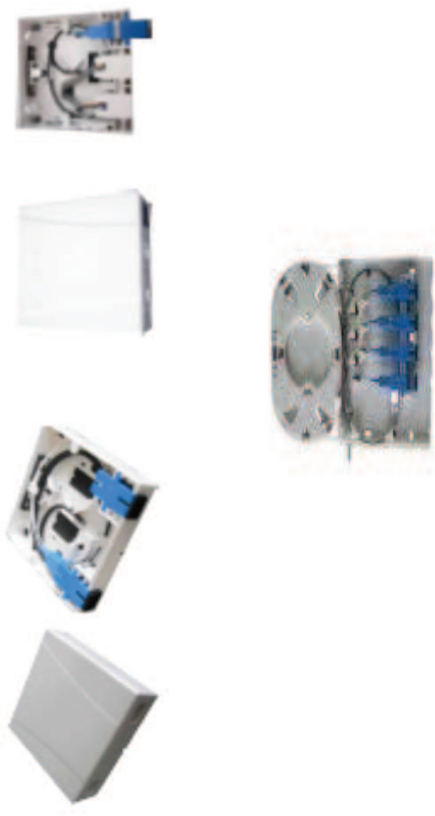

KTB - ROSSET

Feature :

- Independent use
- Quality Polycarbonate (PC) material, with perfect fireproof performance
- Allowing storage of a small quantity of redundant fibers
- Serving as a home or working area fiber interface
- Interface type: common SC, duplex LC adapter
- Capacity 2 and 4 core.
- Achieve splice or mechanic splice with 2 -4 fiber.
- Dimension: 86 x 86 x 30 (HxWxD) -> 2 port