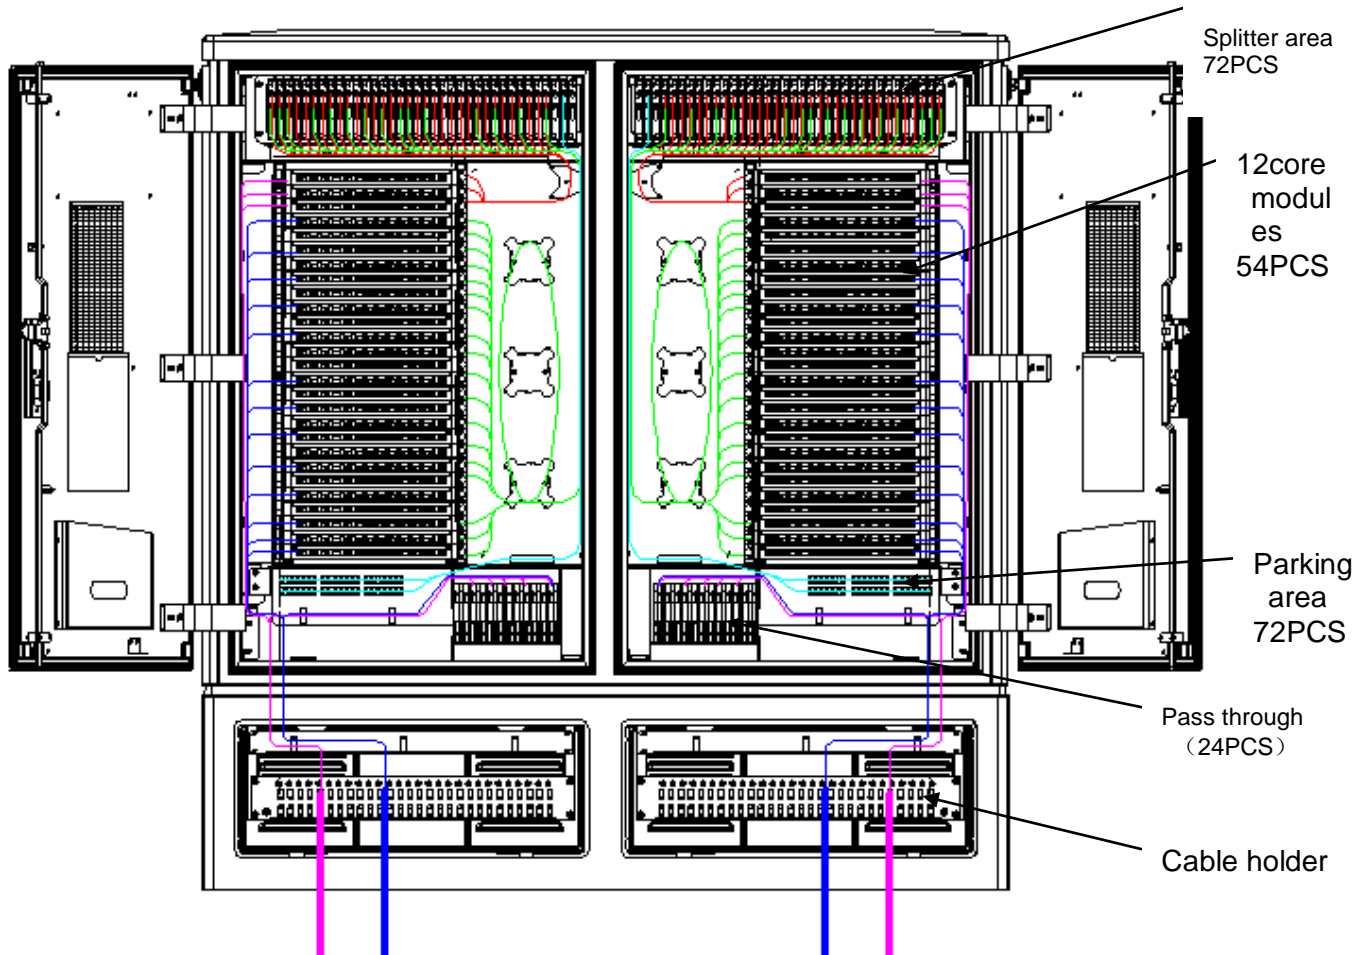

### 1:Appearance

### 2:size :1553X1454X364mm

Product number	Document No.	Name
Rev	A0	Date
		2013. 5. 3
		Total 4 page 2 st

### 4, Detail

Product number		Document No.		Name	
Rev	A0	Date	2013. 5. 3	Total 4 page 3 st	

12-core module

12-core pass-through tray

Product number		Document No.		Name	
Rev	A0	Date	2013. 5. 3	Total 4 page 4 st	

Splitter box