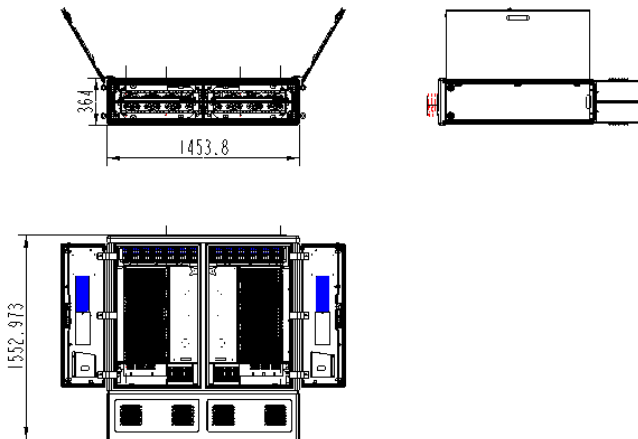

### 2:size :1553X1454X364mm

Product number	Document No.	Name
Rev	A0	Date
		2013. 5. 3
		Total 4 page 2 st