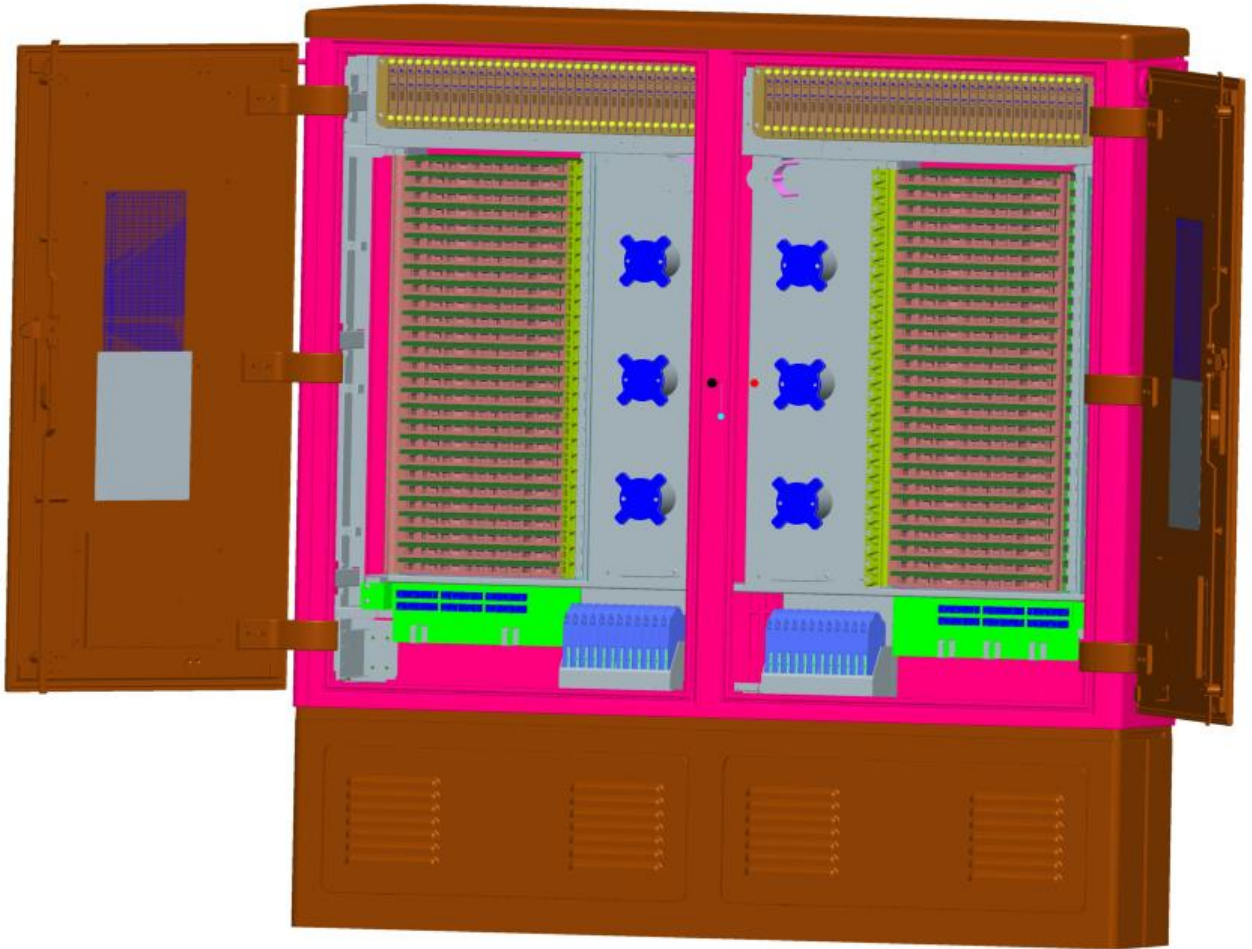

## project design

### 2:size :1553X1454X364mm

Product number	Document No.	Name
Rev	A0	Date
		2013. 5. 3
		Total 4 page 2 st

Splitter box