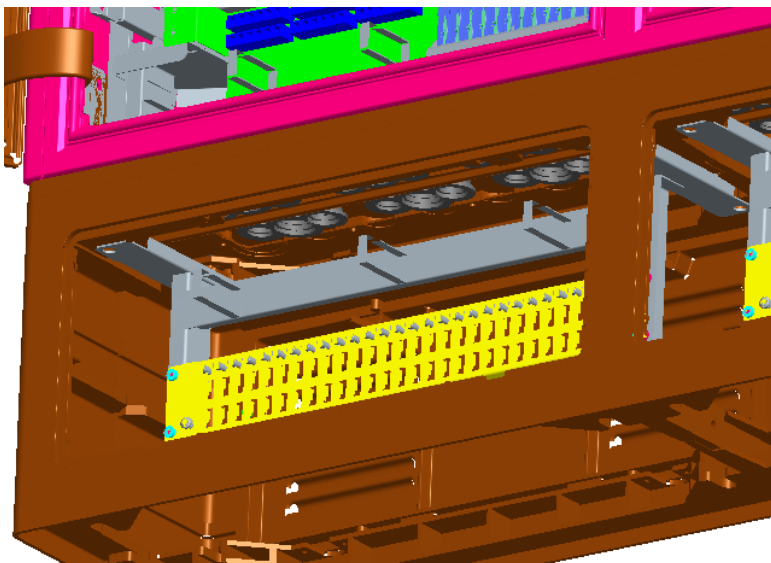

### 2:size :1553X1454X364mm

Product number	Document No.	Name
Rev	A0	Date
		2013. 5. 3
		Total 4 page 2 st

### 3: route

### 4, Detail

Product number		Document No.		Name	
Rev	A0	Date	2013. 5. 3	Total 4 page 3 st	

12-core module

12-core pass-through tray

Product number		Document No.		Name	
Rev	A0	Date	2013. 5. 3	Total 4 page 4 st	